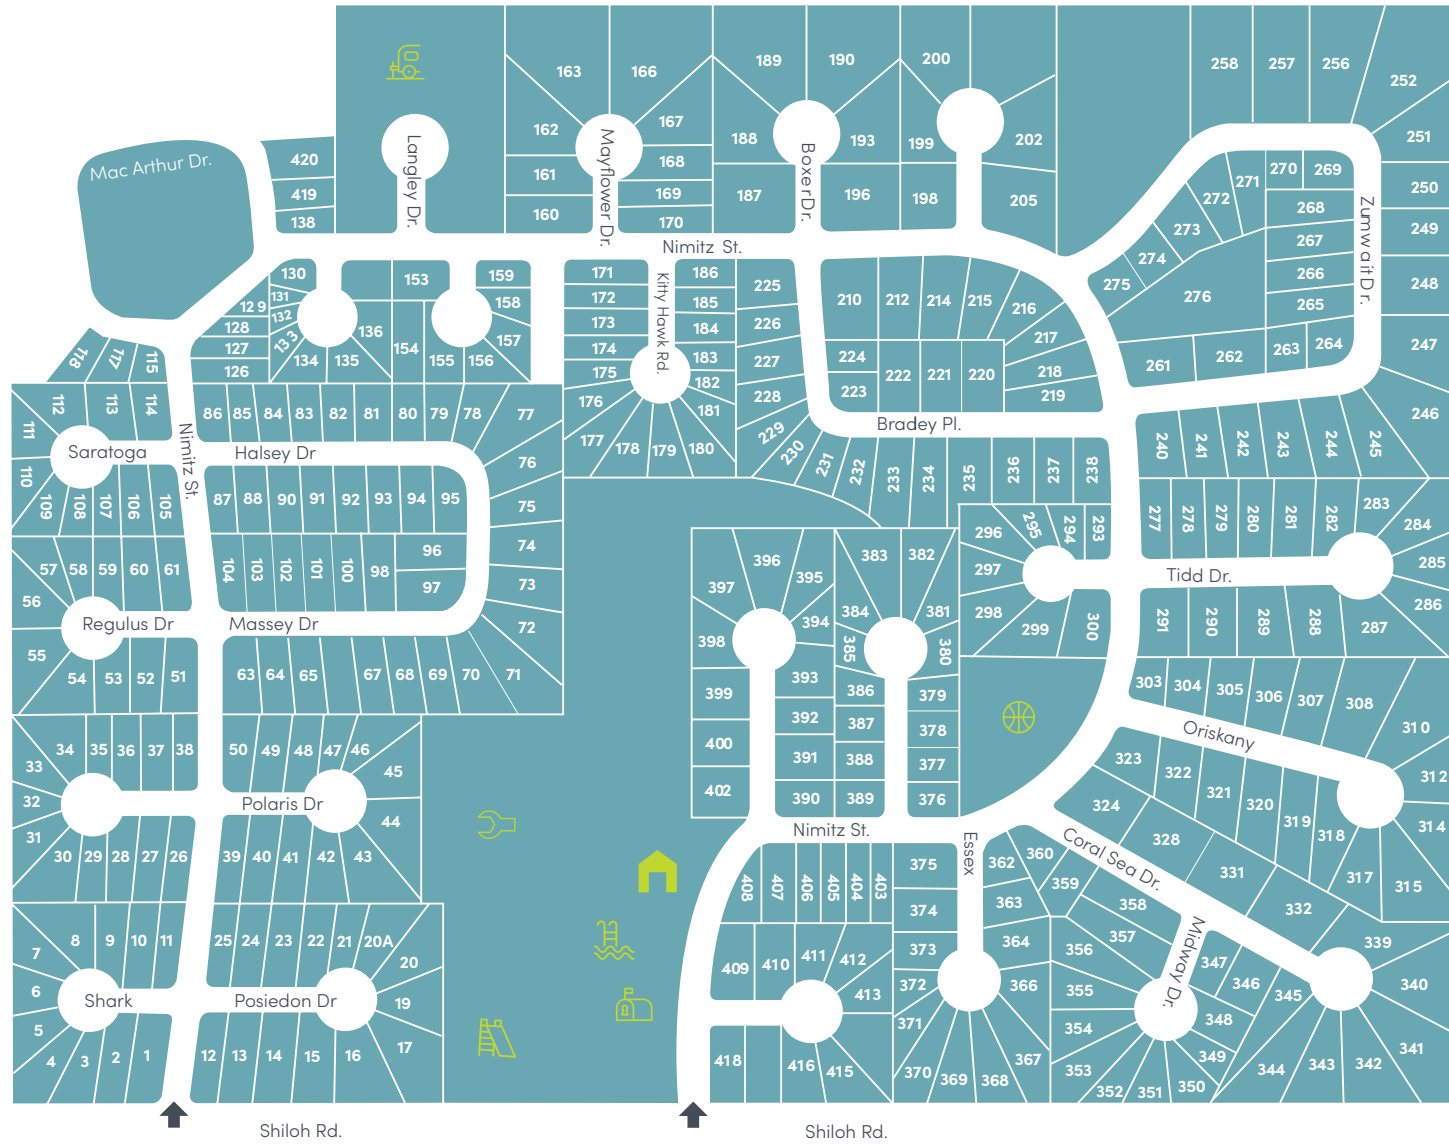

# Shiloh Pines

2525 Shiloh Road  
Tyler, TX 75703

T : 903.561.3621

Visit us online at:  
[yescommunities.com](http://yescommunities.com)

Number of sites: 348

Amenities:

- Swimming Pool
- Playground
- Basketball Court
- Maintenance
- RV Storage